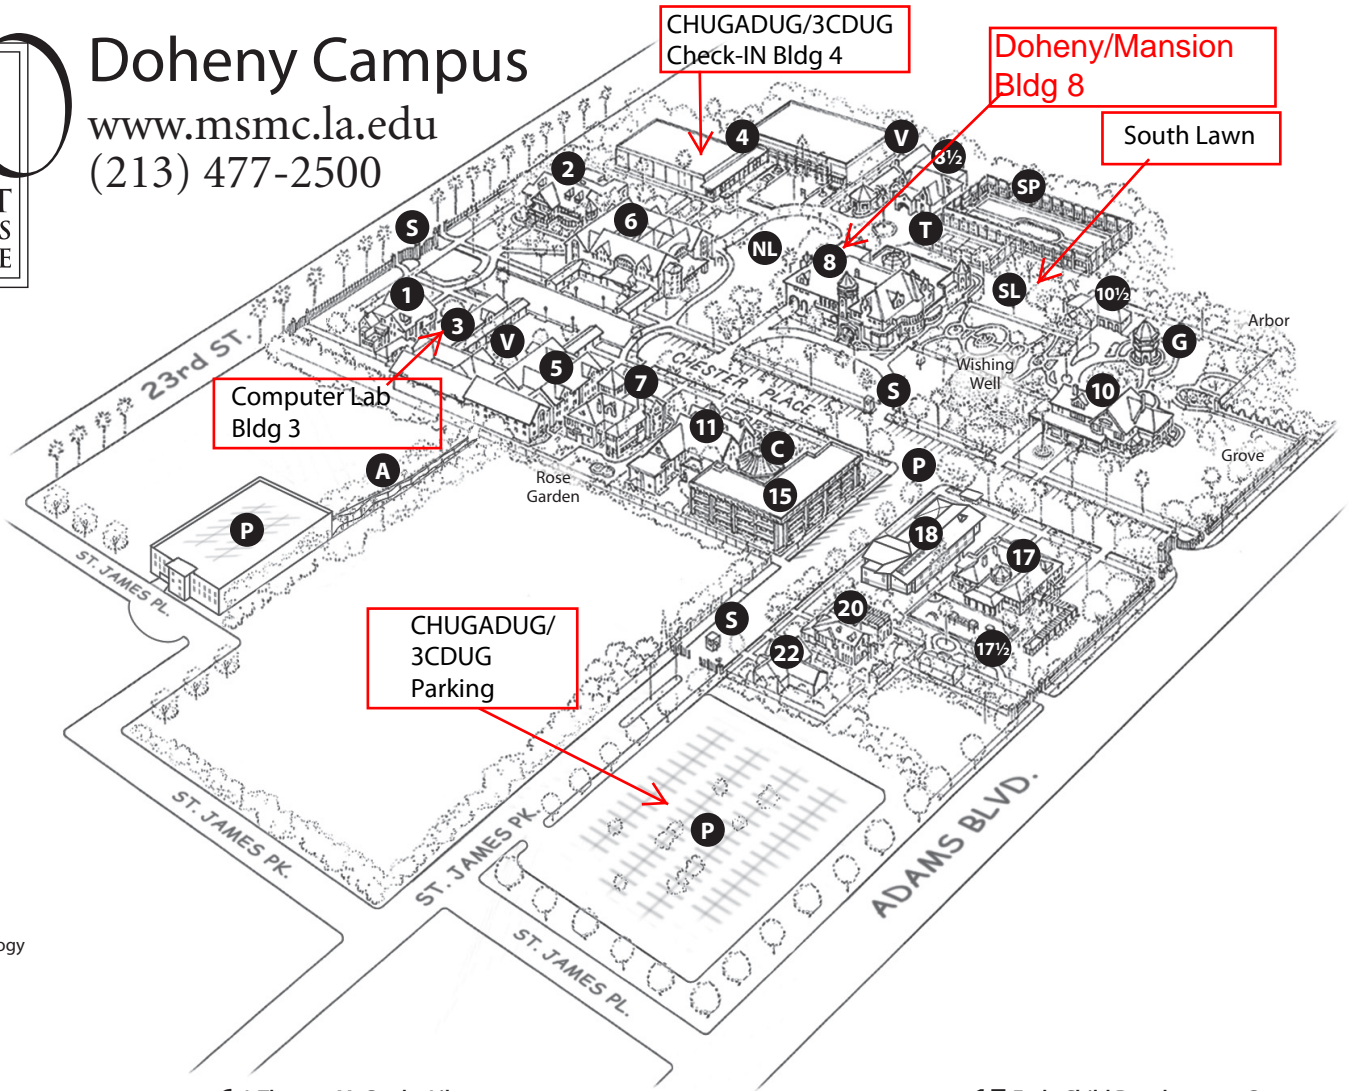

Doheny Campus

www.msmc.la.edu
(213) 477-2500

1 Building One

First Floor:
Athenian Club Room
Conference Room
Information Technology
Media Center
Title V Program

Second Floor:
Student Housing

2 Medaille Hall

First Floor:
Business Administration Department
Conference Room – Large
Conference Room – Small
MBA Program
Religious Studies Program
Spiritual Life Center
Weekend College Program

Second Floor:
Faculty Offices
Humanities Program

3 Building Three

Computer Lab (PC)
Academic Advisement
Career Services
Learning Resource Center
Unihealth Skills Lab

4 Ahmanson Weingart Hall

First Floor:
Classrooms & Labs
Computer Lab (MAC)
Director of Campus Security
Director of Facilities Management
Institutional Technology
The Rose Hills Auditorium

6 J. Thomas McCarthy Library

First Floor:
Academic Technology Center
Circulation
Media Center

Second Floor:
Center for Cultural Fluency

7 Building Seven

First Floor:
Associated Student Body
Campus Ministry
Community Engagement
Commuter Services
Student Affairs
Student Ambassadors
Student Support Services (ISAE)
Women's Leadership